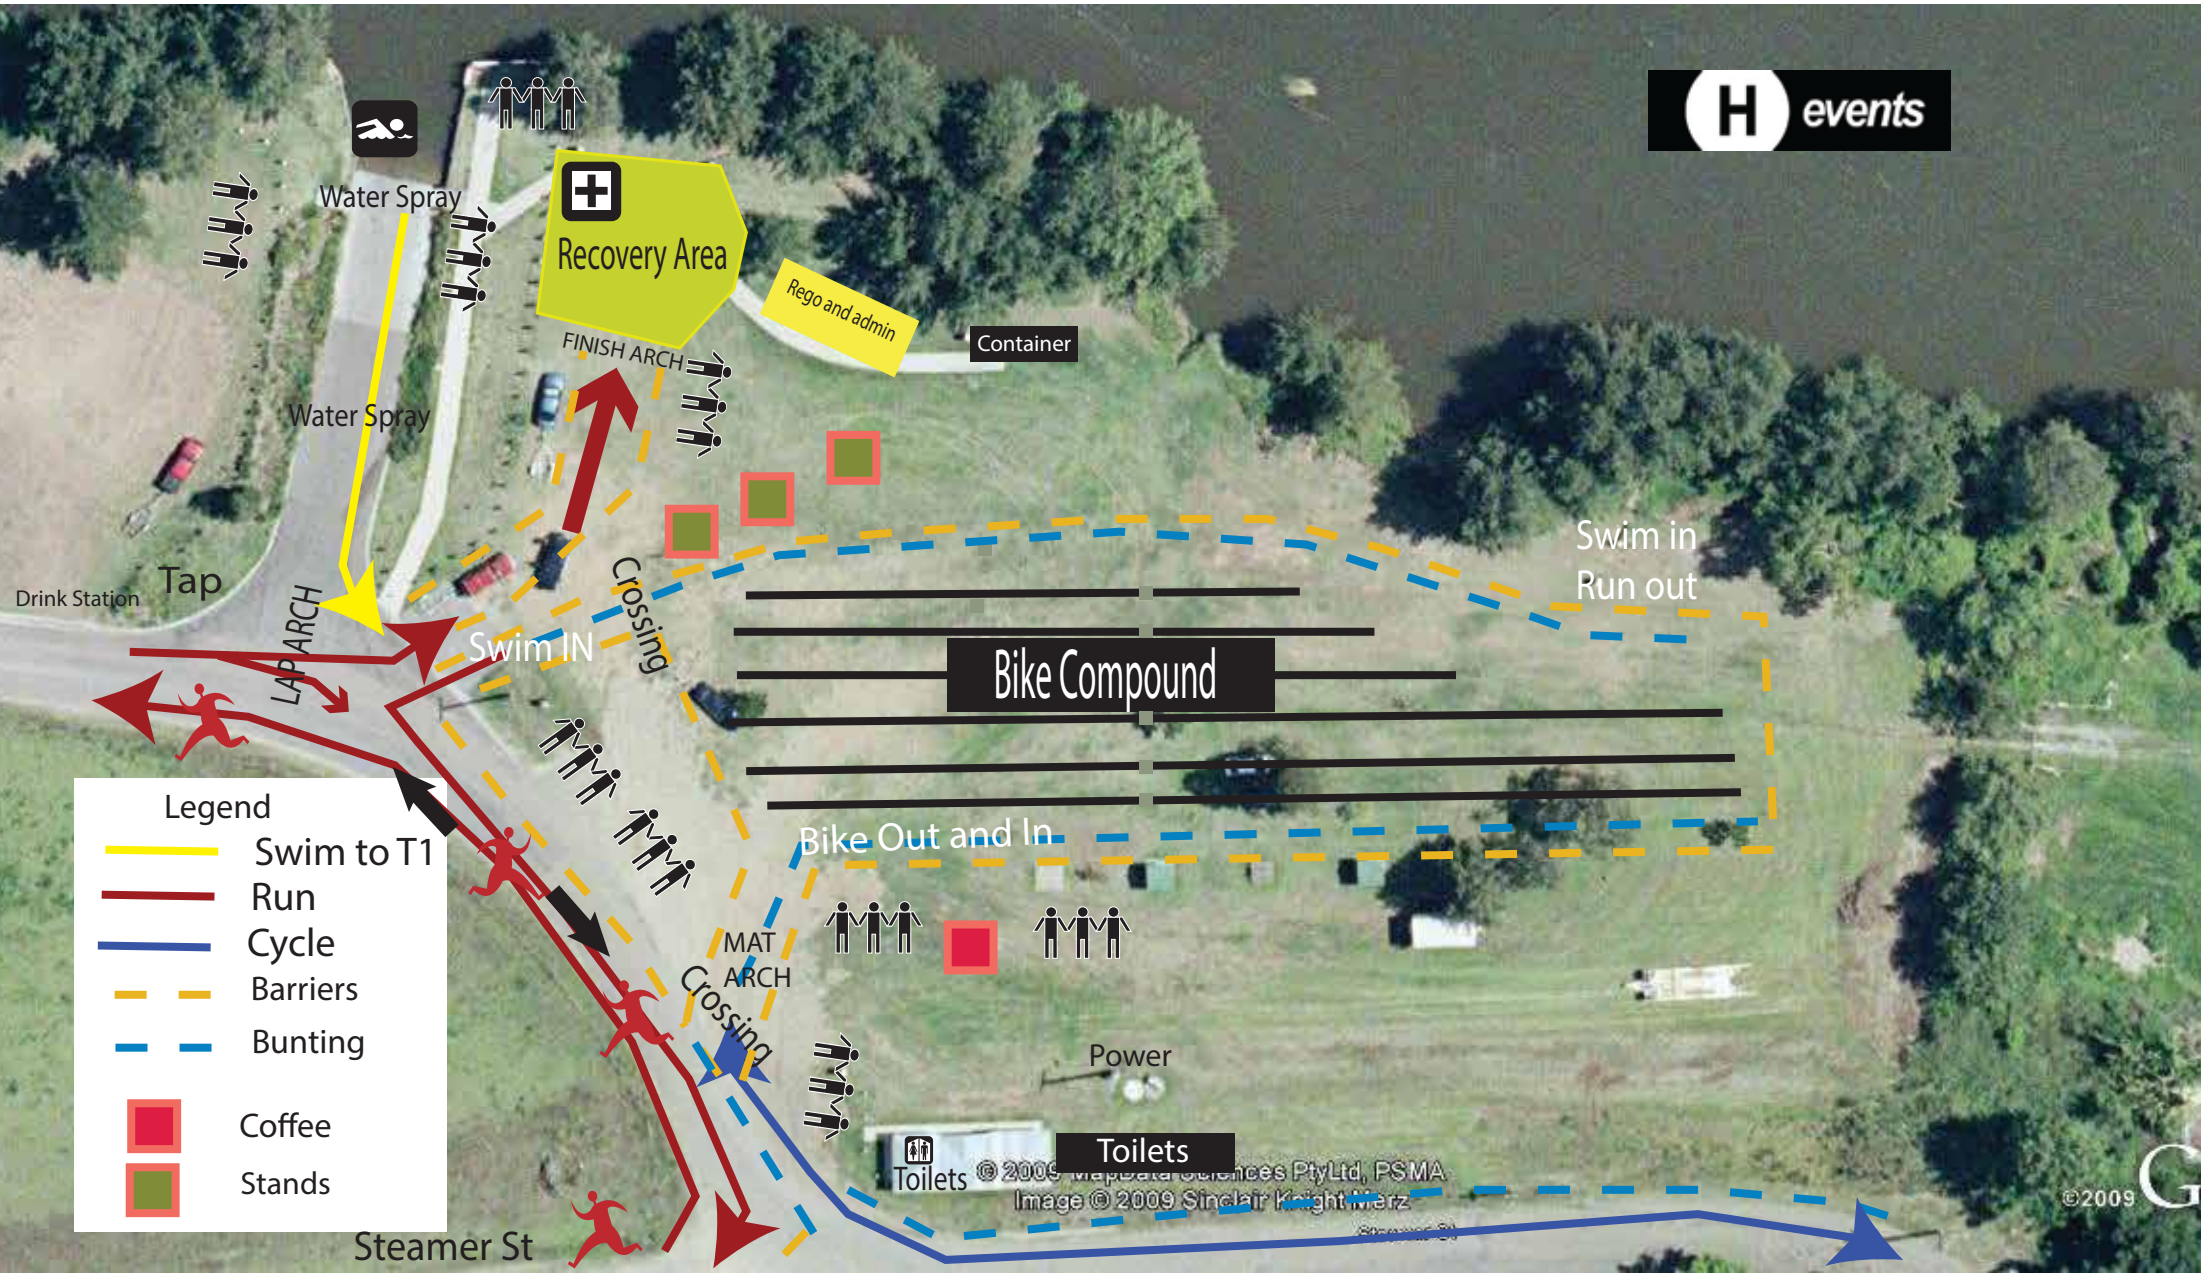

Quarry Mining Maitland Triathlon Event Compound - Queens Wharf Boat Ramp Morpeth

Legend

- Swim to T1
- Run
- Cycle
- Barriers
- Bunting
- Coffee
- Stands

© 2009 mapdata sciences PtyLtd, PSMA
Image © 2009 Sinclair Knight Merz